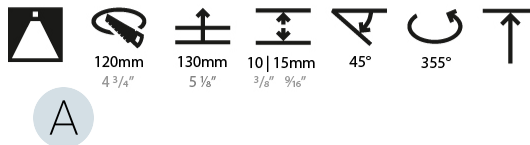

GENERAL

Series: Mechaniq Round Efficiency
Brand: Prolicht
Division: Architectural
Mounting Type: Recessed
Mounting Location: Ceiling
Subcategory: Downlight

PHYSICAL

Shape: Round
Diameter (mm): 130
Diameter (in): 5 1/8
Height (mm): 112
Height (in): 4 7/16
Min. Recessing Depth (mm): 130
Min. Recessing Depth (in): 5 1/8
Light Distribution: Adjustable / Downlight
Weight (kg): .743
Weight (lbs): 1.64
Fixture Finish: SSR / BKV / CWI / CRY / HAB / UFT / ITA / RUA / FTG / MYG / LOD / PUS / FRO / FUP / KIA / POP / BLS / SPG / MEY / GOH / GUM / CHC / COM / ABZ / JAG / OBR / MOS / ROR
Fixture Material: Aluminum Die Cast
Cut-out Measurements: 120mm / 4 3/4"

ELECTRICAL

Lamp Type: LED (Zhaga Standard)
Total Output Wattage (W): 12 / 15
Dimming: Tri-Mode (Non-Dimming and Phase Dimming (120Vac only) and 0-10V Dimming)
Driver Included: No
Driver Location: Recessed Housing
Driver Type: Constant Current - Universal
Housing: See components
Input Voltage (V): 120 - 277
Constant Current (MA): 350

LED

Number of LEDs: 1
Color Temperature (°K): 2700 / 3000 / 3500 / 4000
Max. Delivered Lumen (lm): 830 / 930 / 1010 / 1030
CRI: >90 CRI
Lamp Life (hrs): 50000

OPTICAL

Reflector°: 8
Adjustability: Rotational 355°; Tilt 45°

RATINGS AND CERTIFICATIONS

Certified By: Certified for North American Standards
IP rating: IP20