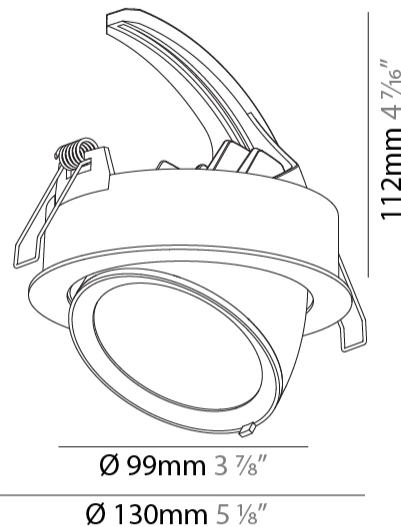

GENERAL

Series: Mechaniq Round Efficiency
Brand: Prolicht
Division: Architectural
Mounting Type: Recessed
Mounting Location: Ceiling
Subcategory: Downlight

PHYSICAL

Shape: Round
Diameter (mm): 130
Diameter (in): 5 1/8
Height (mm): 112
Height (in): 4 7/16
Min. Recessing Depth (mm): 130
Min. Recessing Depth (in): 5 1/8
Light Distribution: Adjustable / Downlight
Weight (kg): .743
Weight (lbs): 1.64
Fixture Finish: SSR / BKV / CWI / CRY / HAB / UFT / ITA / RUA / FTG / MYG / LOD / PUS / FRO / FUP / KIA / POP / BLS / SPG / MEY / GOH / GUM / CHC / COM / ABZ / JAG / OBR / MOS / ROR
Fixture Material: Aluminum Die Cast
Cut-out Measurements: 120mm / 4 3/4"

ELECTRICAL

Lamp Type: LED (Zhaga Standard)
Total Output Wattage (W): 12 / 15
Dimming: Tri-Mode (Non-Dimming and Phase Dimming (120Vac only) and 0-10V Dimming)
Driver Included: No
Driver Location: Recessed Housing
Driver Type: Constant Current - Universal
Housing: See components
Input Voltage (V): 120 - 277
Constant Current (MA): 350

LED

Number of LEDs: 1
Color Temperature (°K): 2700 / 3000 / 3500 / 4000
Max. Delivered Lumen (lm): 830 / 930 / 1010 / 1030
CRI: >90 CRI
Lamp Life (hrs): 50000

OPTICAL

Reflector°: 8
Adjustability: Rotational 355°; Tilt 45°

RATINGS AND CERTIFICATIONS

Certified By: Certified for North American Standards
IP rating: IP20